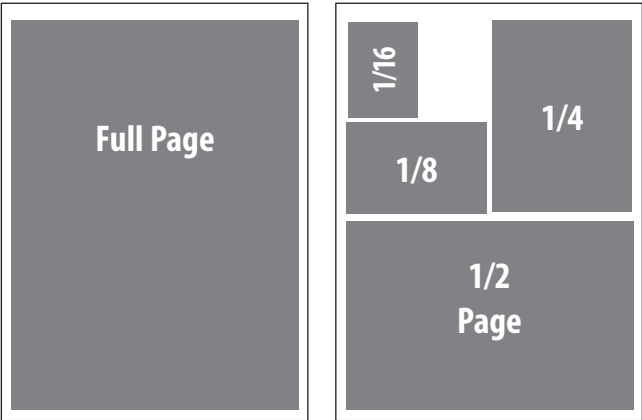

Modular Ad Rates

Size	Display Rate
1/16 page.....	\$ 59.00
1/8 page	\$ 115.00
1/4 page	\$205.00
1/2 page	\$365.00
Full page	\$657.00

All rates are net and noncommissionable.

Other Rates

- Marketplace ad: \$27.00
On a 12-time agreement, \$21.00 each
In every issue (46 times), only \$9.00 each in advance
- Non-modular net rate: \$20 per column inch
- Frequency discounts available under agreement to run six or more times within one year. See our "Frequency Discounts" rate sheet for details. Discounts require advance scheduling.
- Add process color: \$100 for full page; \$75 for 1/2; \$50 for 1/4; \$30 for 1/8 or 1/16
- Pre-printed inserts: \$55 per thousand for single sheets. Ask for quote on multiple or oversized pages.
- Ad layout and design: Professional design is available. For ads needing design or conversion, a one-time set-up charge of up to \$30 will apply. Customer revisions incur additional charges. Ads supplied finished, in compatible electronic format, incur no setup charge.
- Terms and conditions: A signed agreement is necessary for all ads. Advertising is accepted only subject to the conditions on our agreement form. Advertising for private adoption, alcoholic beverages, tobacco products or political causes/candidates is not accepted, nor is advertising contrary to the moral teachings of the Catholic Church. We may request ad copy for review in advance.

Advertising Calendar

- Space reservation deadline is Monday noon, 10 business days before publication date.
- Copy deadline is Wednesday noon, eight business days before publication date.

Modular Sizes

- Marketplace..... 2.437" wide x 1.25" deep
- 1/16 page 2.437" wide x 2.95 " deep
- 1/8 page Horizontal: 5.041 " wide x 2.95 " deep
Vertical: 2.437 " wide x 6.08 " deep
- 1/4 page 5.041 " wide x 6.08" deep
- 1/2 page Horizontal: 10.25" wide x 6.08" deep
Vertical: 5.041 " wide x 12.37" deep
- Full page..... 10.25" wide x 12.37" deep